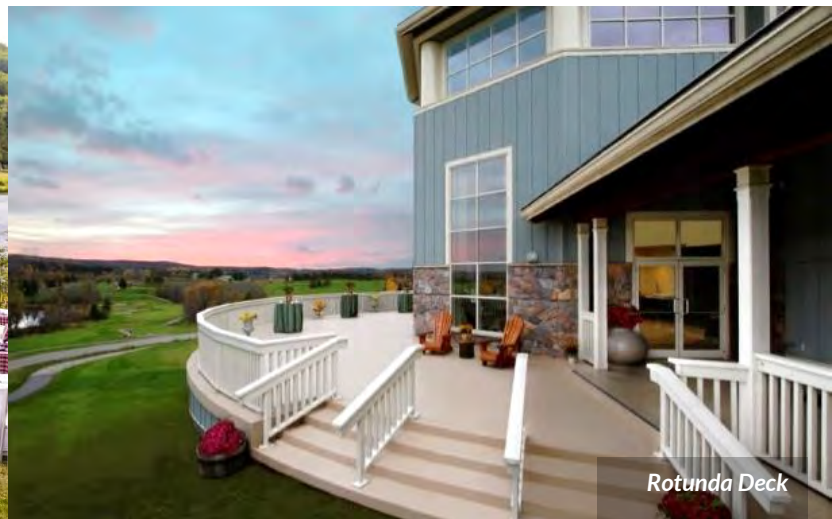

# OUTDOOR VENUES

With 760 acres, we guarantee plenty of inspiring 'break out space.' Encourage comradery and fresh thinking by taking your group outside in the fresh air, surrounded by the beauty of the lake.

## *Add Muskoka Touches:*

- **Seven firepit locations** - Sunset Bay, Rotunda Lawn & Deck (gas), Maple Lawn, Compass Courtyard (gas), The Antler Steakhouse patio and The Lookout
- **Fireworks over the bay**
- **Outdoor barbeques & bar set-ups with live music**

## OUTDOOR VENUES

OUTDOOR SPACE	SURFACE
Sunset Bay Beach	Sand beach
Eclipse Terrace	Floor
Rotunda Deck	Floor
Pavilion Terrace	Floor
Maple Lawn	Grass
The Antler Patio	Interlock
Compass Courtyard	Interlock
The Lookout	Natural ground

Sunset Bay Lawn

Rotunda Deck