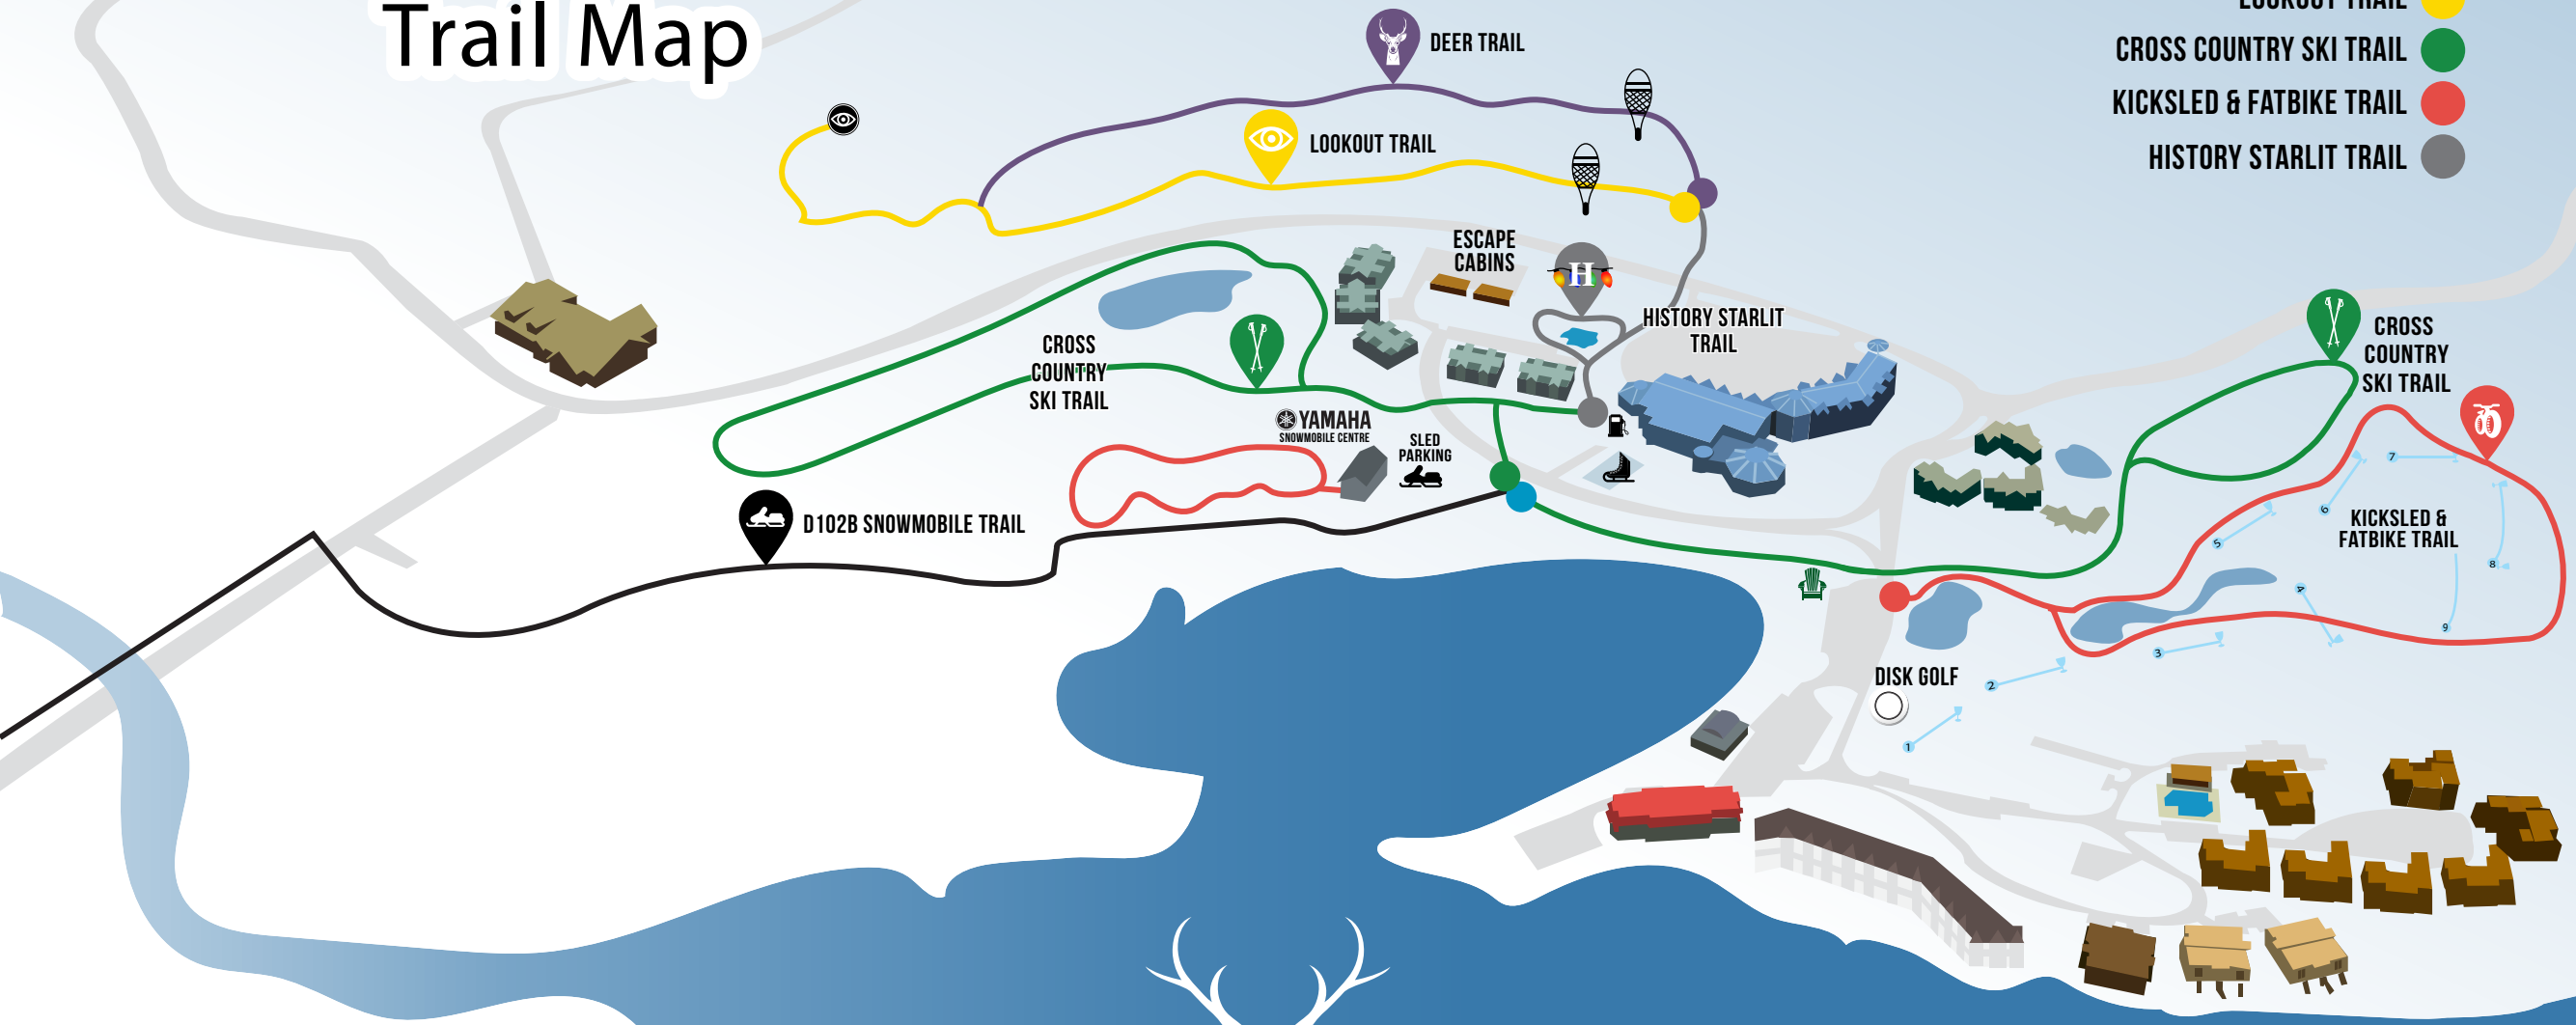

# Winter Recreation Trail Map

## Trail Heads

- DEER TRAIL 
- LOOKOUT TRAIL 
- CROSS COUNTRY SKI TRAIL 
- KICKSLED & FATBIKE TRAIL 
- HISTORY STARLIT TRAIL 

-  VIEW
-  SLED FUEL
-  SLED PARKING
-  SKATING RINK
-  SNOWSHOE TRAIL

DEERHURST  
RESORT