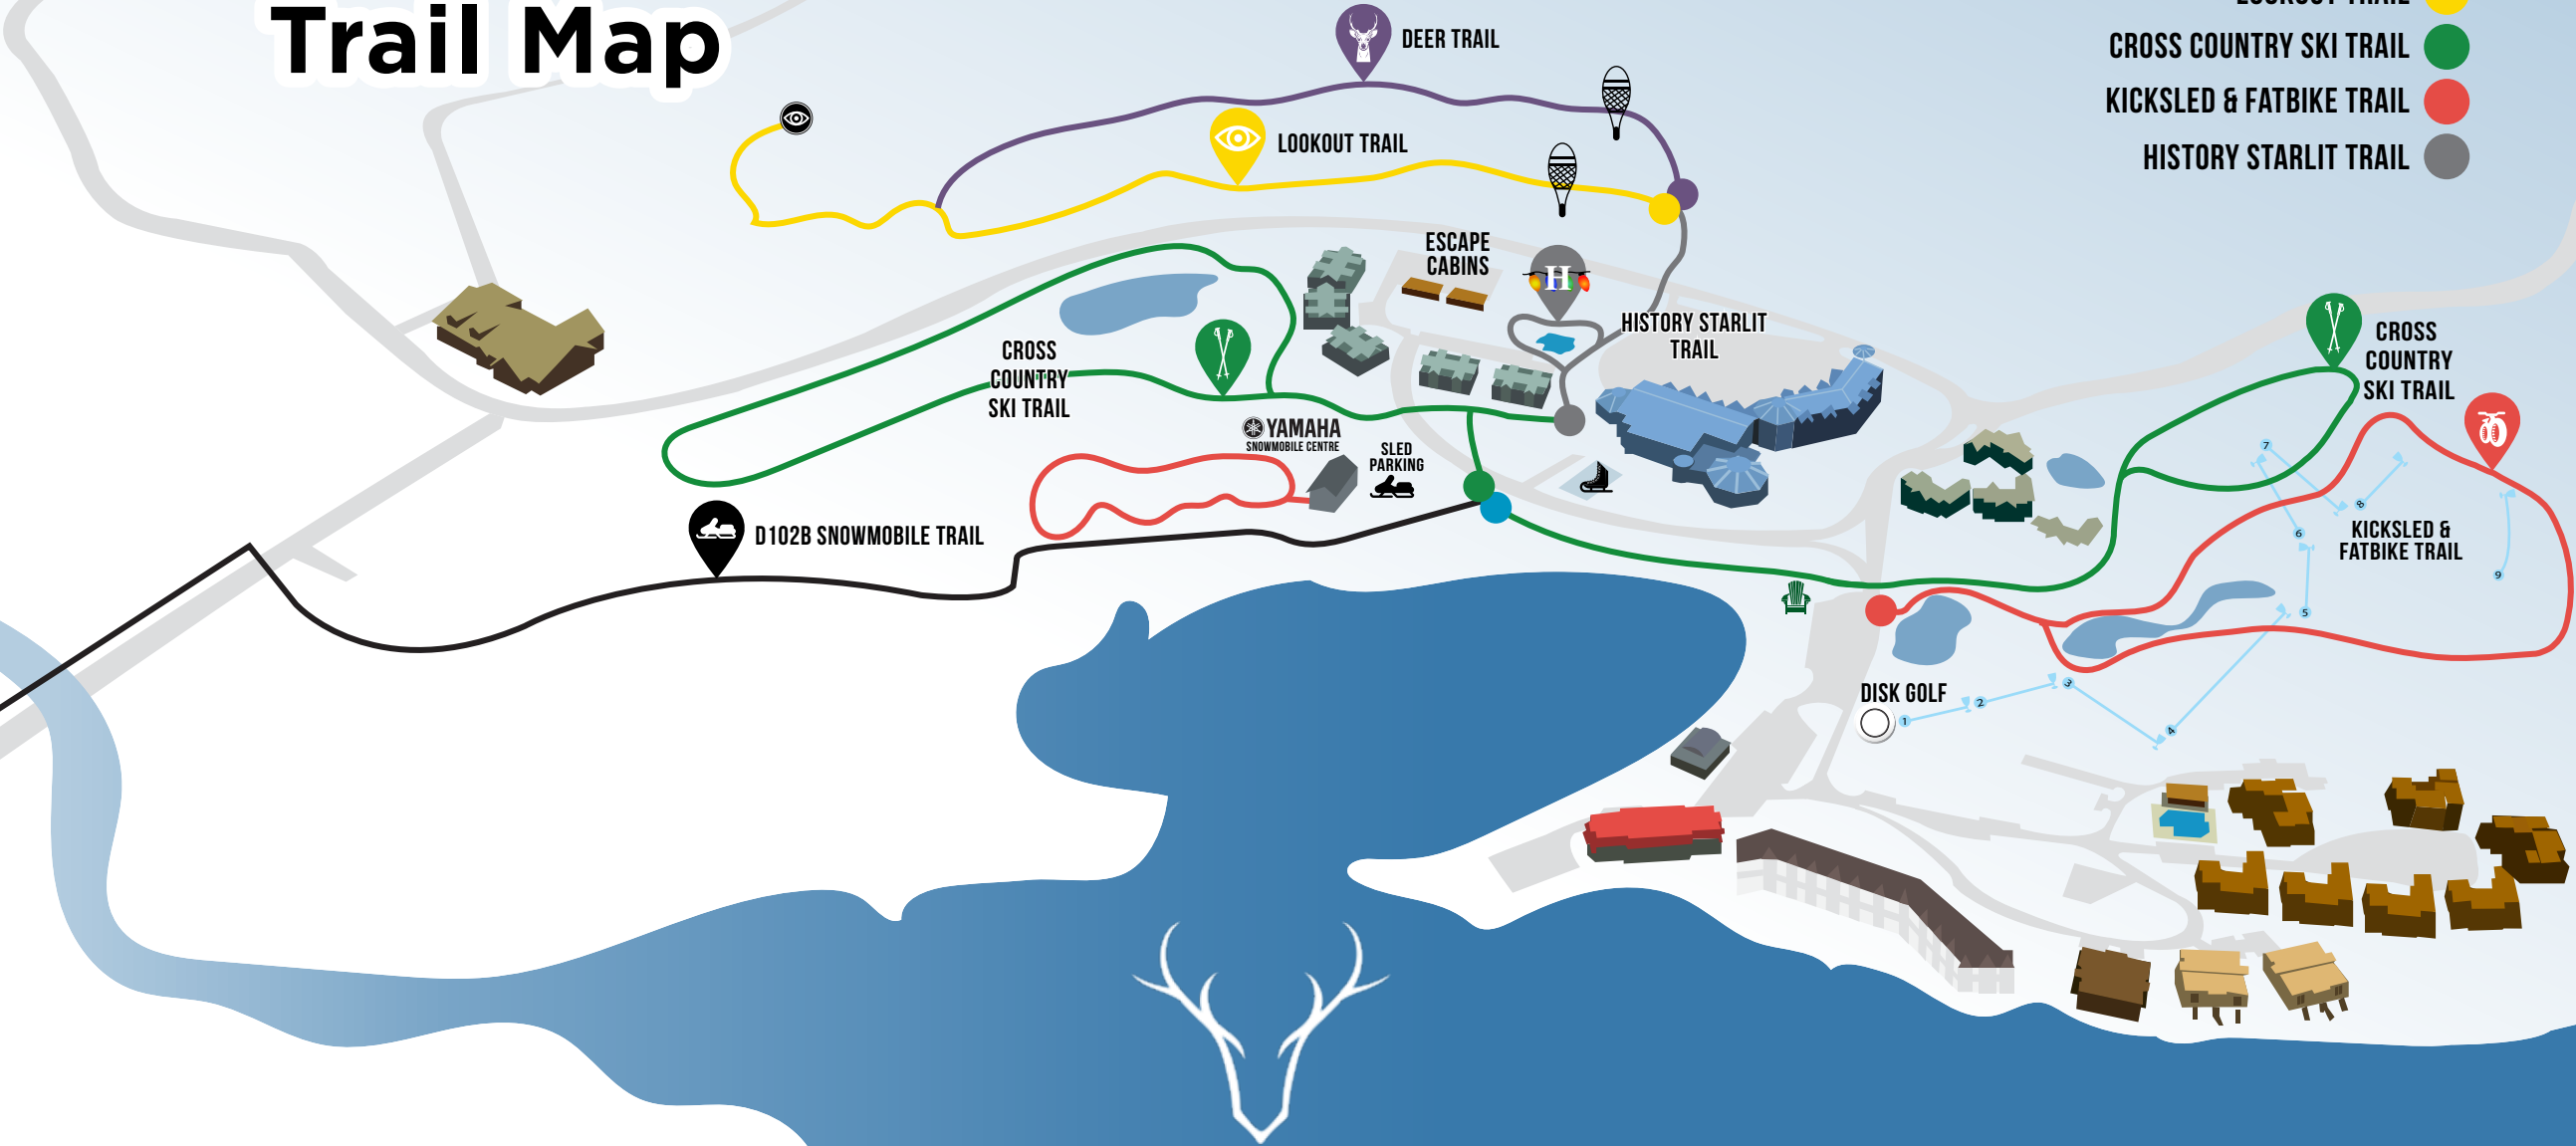

# Winter Recreation Trail Map

## Trail Heads

- DEER TRAIL 
- LOOKOUT TRAIL 
- CROSS COUNTRY SKI TRAIL 
- KICKSLED & FATBIKE TRAIL 
- HISTORY STARLIT TRAIL 

-  VIEW
-  SKATING RINK
-  SLED PARKING
-  SNOWSHOE TRAIL

DEERHURST  
RESORT